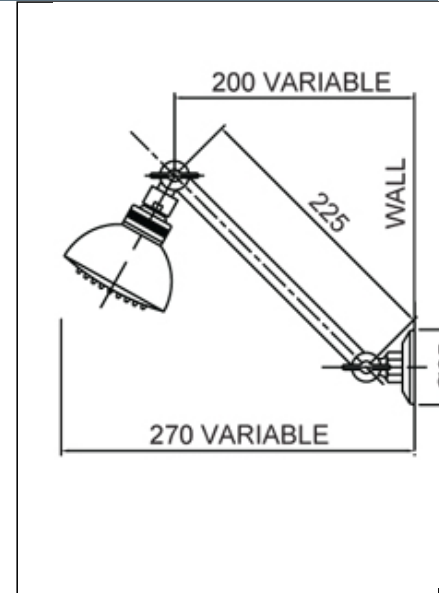

Aurora Hi Rise Shower

- Single function shower rose
- Rub clean technology to prevent the build up of limescale and calcium
- Height adjustable, 225mm hi rise arm and wall plate
- Brass, adjustable ball joint connection
- Easy retro-fit installation