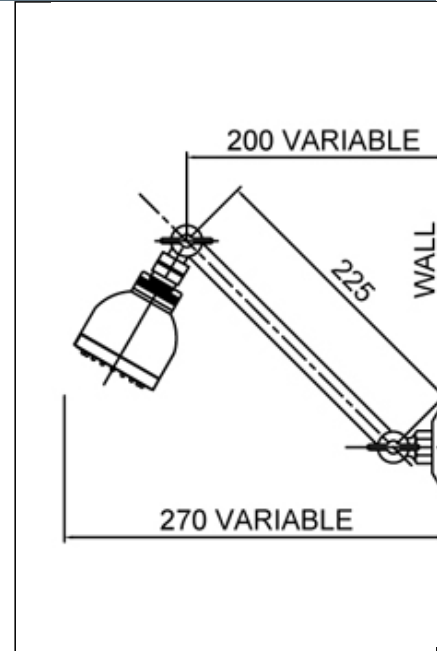

## Bermuda 1 Function Hi Rise Shower

- Single function shower rose
- Rub clean technology to prevent the build up of limescale and calcium
- Height adjustable, 225mm hi rise arm and wall plate
- Brass, adjustable ball joint connection
- Easy retro-fit installation