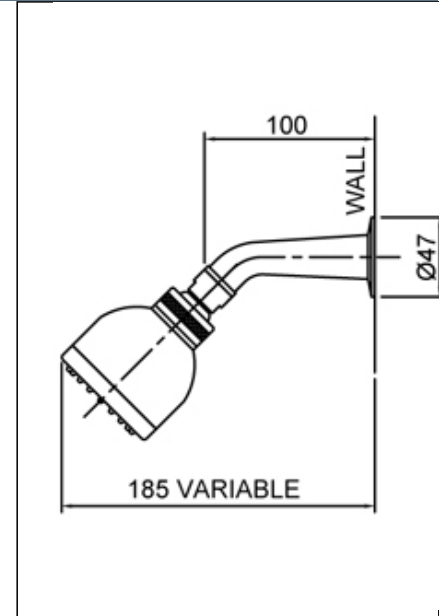

Colour/Description	APN Code 93-13045	Technical Specifications
--------------------	-------------------	--------------------------

Bermuda 1 Function Wall Shower

- Single function shower rose
- Rub clean technology to prevent the build up of limescale and calcium
- Deluxe arm with flange
- Brass, adjustable ball joint connection
- Easy retro-fit installation