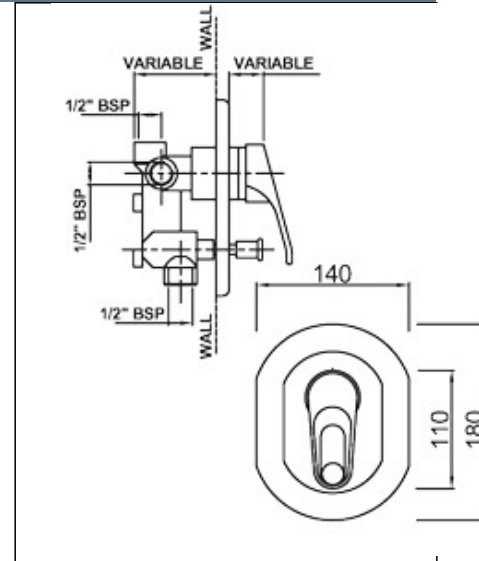

Colour/Description APN Code 93-13045

Technical Specifications

15 YEAR  
CARTRIDGE  
REPLACEMENT

5 YEAR  
PARTS & LABOUR

DOMESTIC INSTALLATIONS

## Echo Circa Shower Mixer with Diverter

- 40mm ceramic disc cartridge
- Shower mixer with pull-out diverter defaults to bath spout
- Metal wall plate construction for longevity
- Easy-to-grip loop handle
- Incorporates brass lugs for ease of mounting
- Body inlets – ½” BSP female
- Suitable for mains pressure installation
- WELS rating not required

Chrome

03-3201